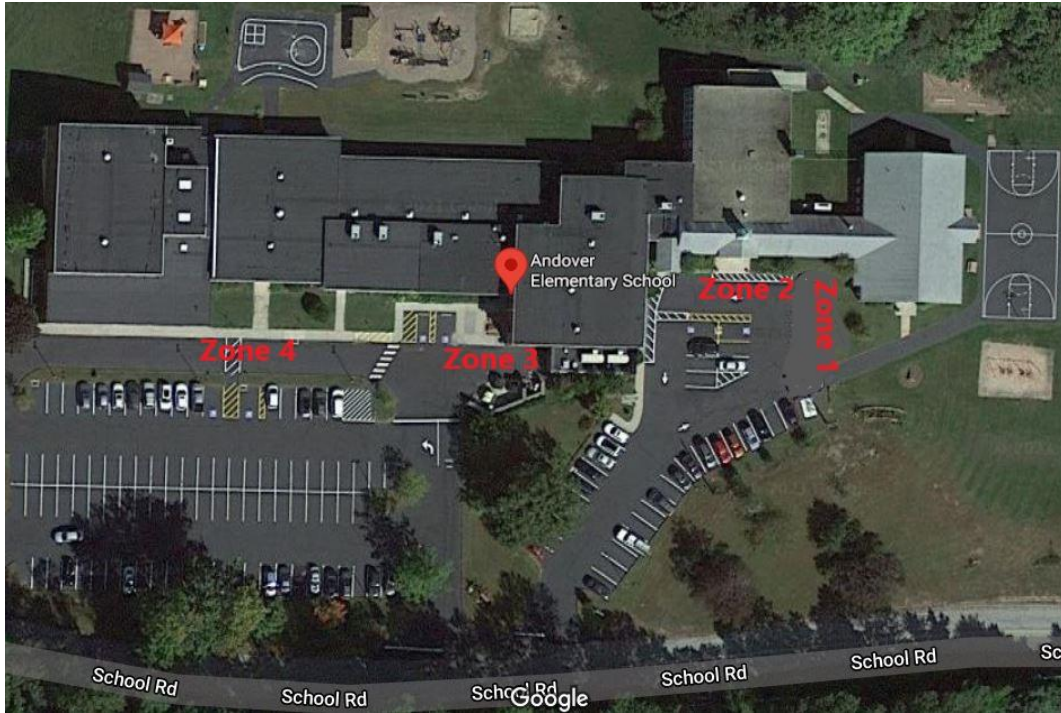

AES Arrival and Dismissal Locations September 2021

Student Drop-Offs are from 8:15 until 8:25 AM using both the upper driveway and lower driveway and following the traffic pattern.

Student Pick-Ups are from 3:05 until 3:15 PM

Buses will arrive (8:25 AM) and depart (3:00 PM) after drop-offs and before pick-ups. We will make every effort to work with families who have both upper and lower drop-offs and pick-ups. More information will be forthcoming.

Parents will be expected to remain in their cars (except for Pre-K and K drop-offs).

There will be **no passing of cars** in line for drop-off or pick-up. Late arrivals and late dismissals will take place at the main entrance after the buses have departed.